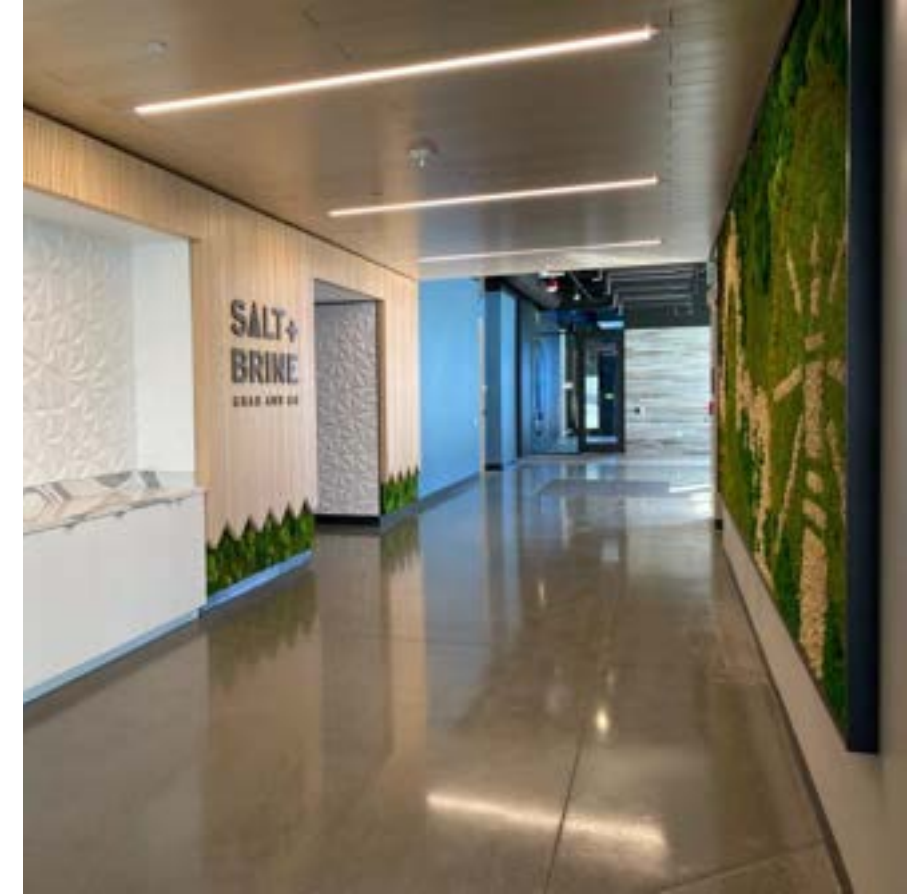

Concept Rendering of Salt Reception Desk

DESIGN |  
INSTALL PHOTOS

**CONFERENCE**

**PAINT**

- PAINT- DARK BLUE
- PAINT- LIGHT BLUE
- PAINT- MEDIUM BLUE
- PAINT- DARK BLUE GREY
- PLASTER- LIGHT GREY

**WOOD**