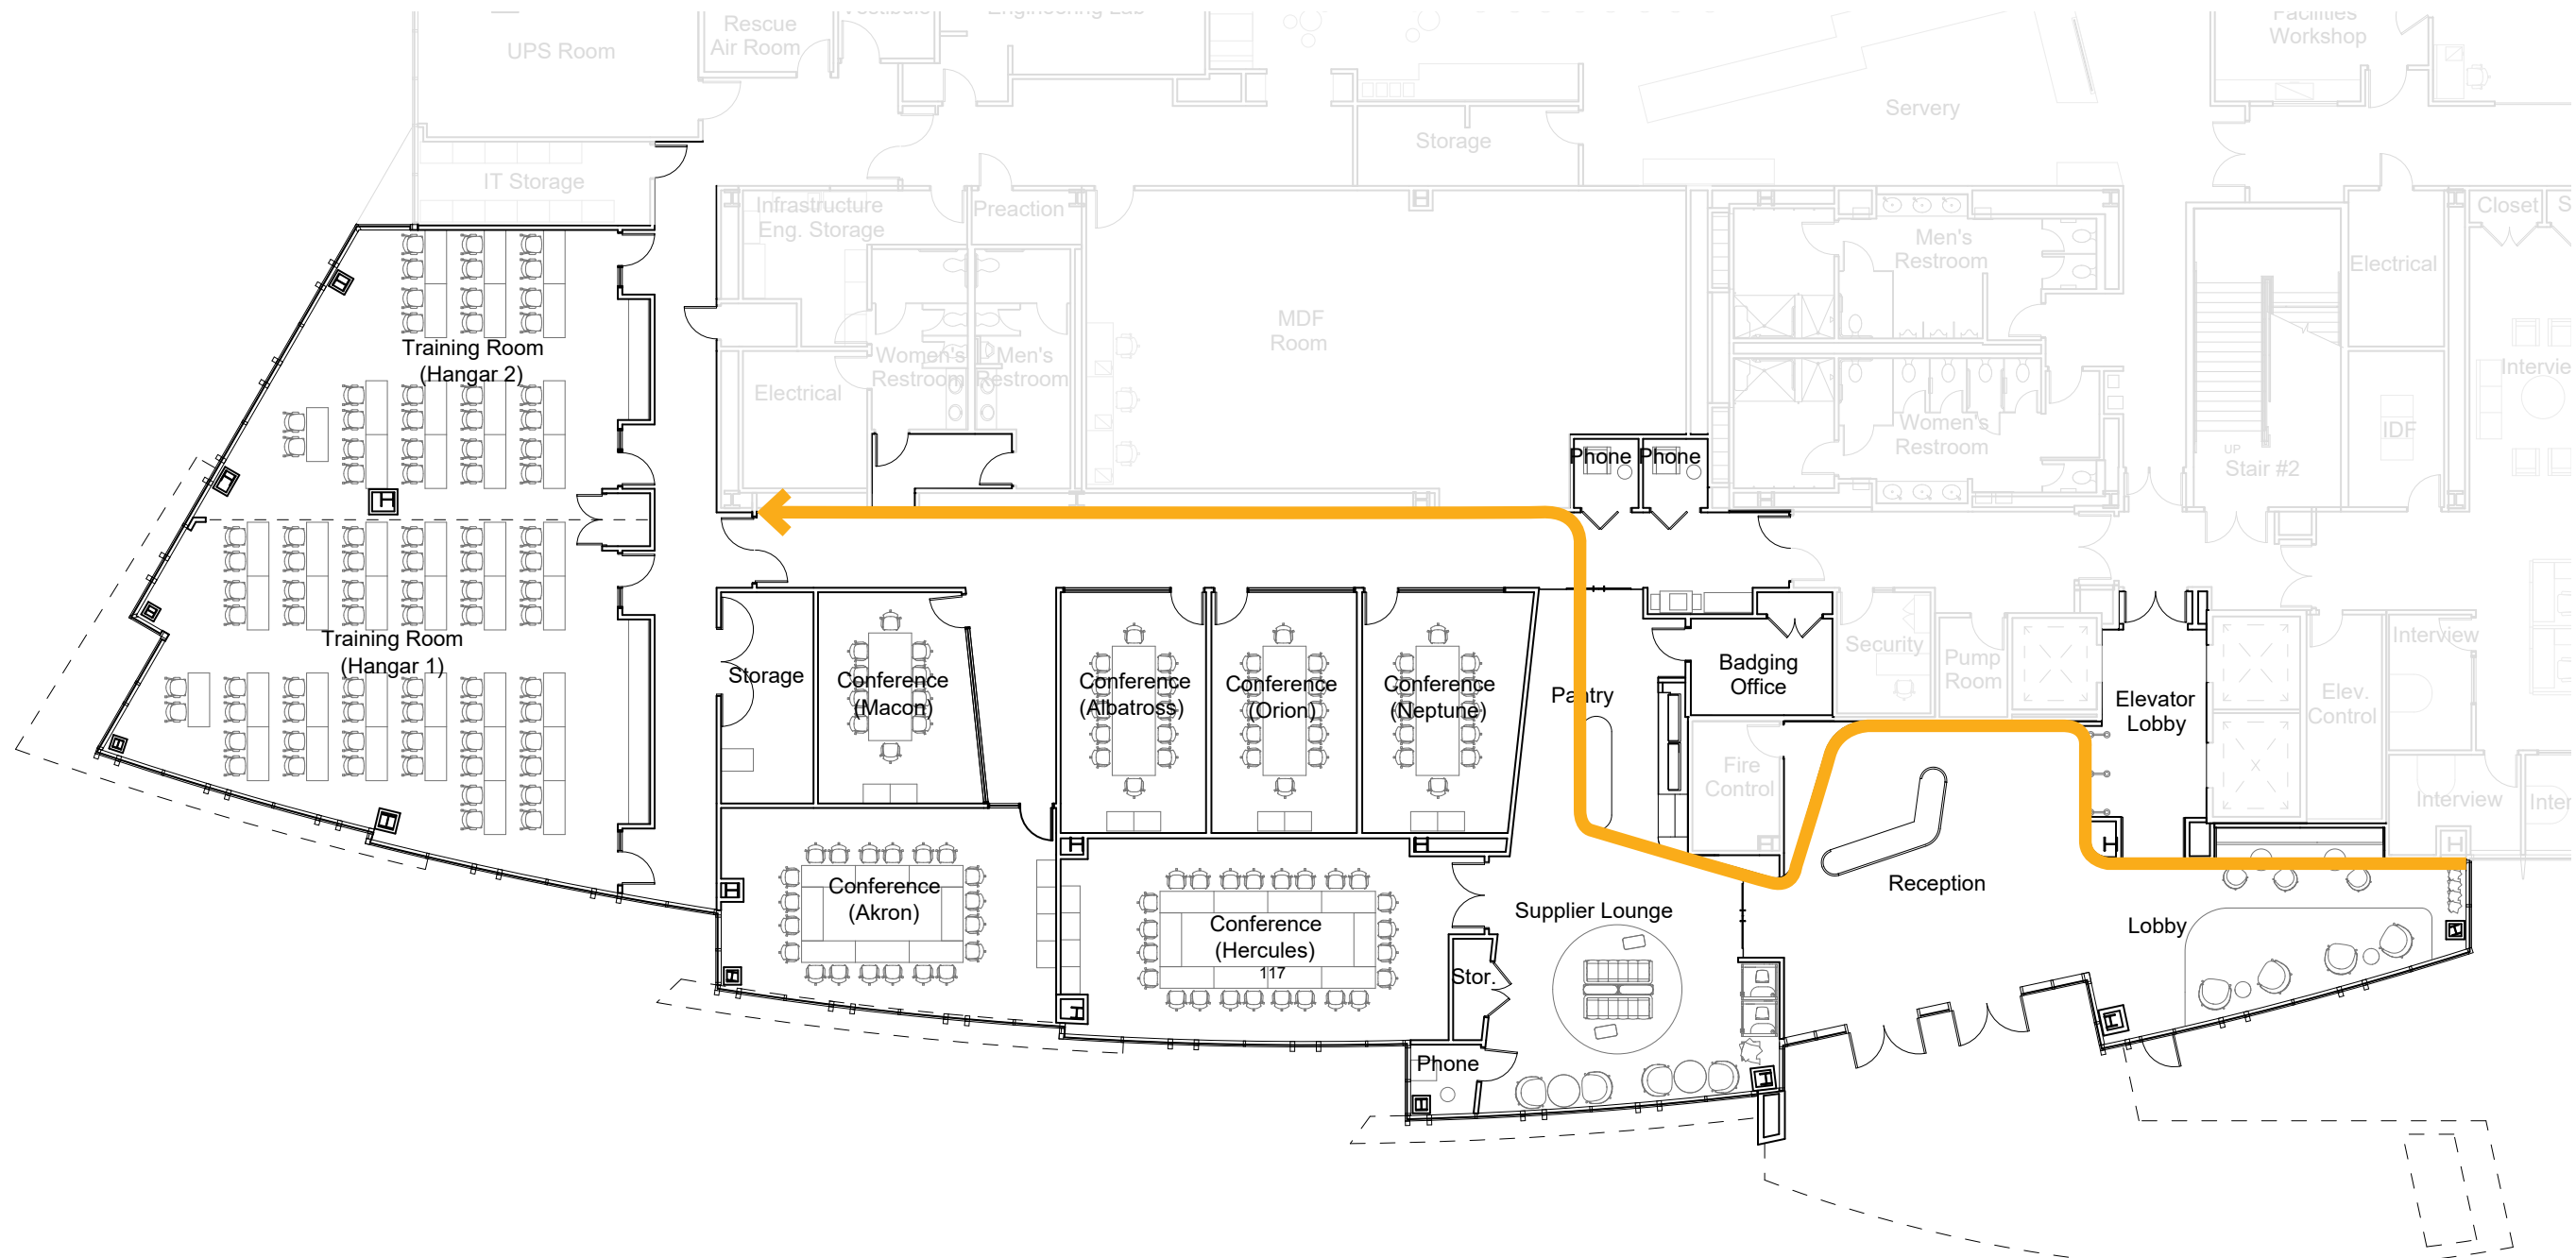

Floor Plan - Proposed