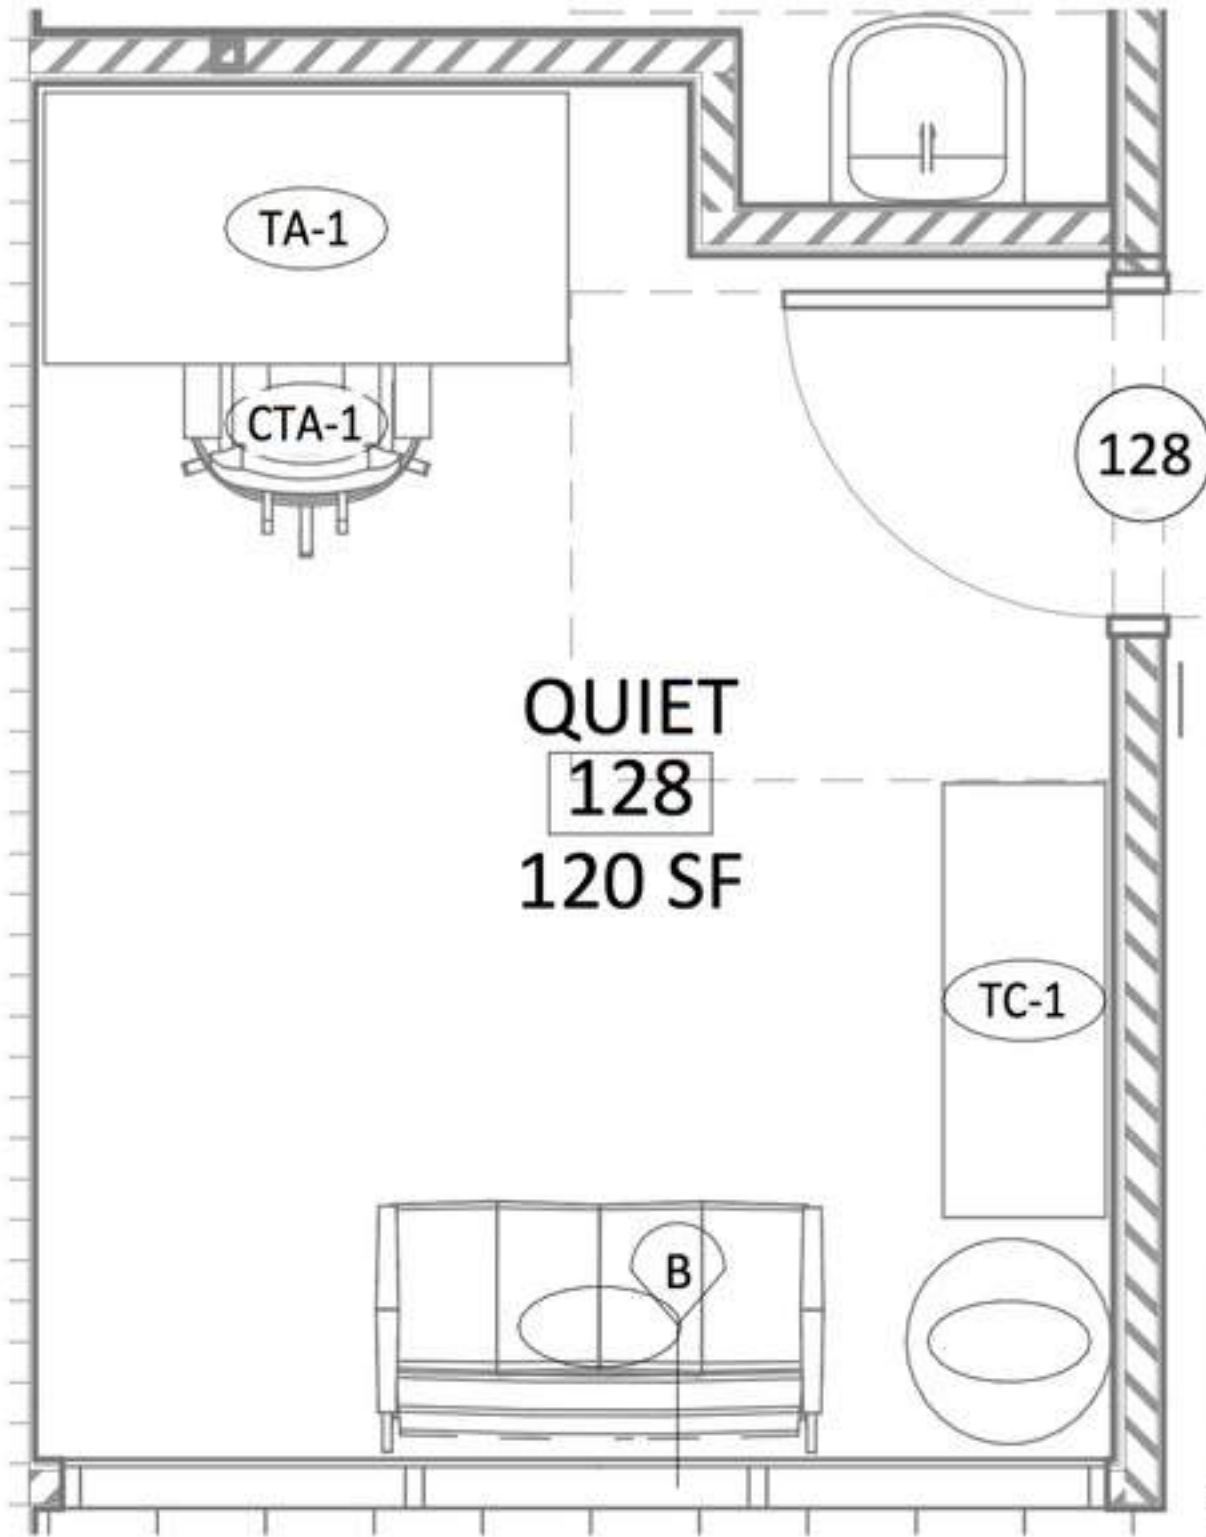

DESIGN |
QUIET ROOM FURNITURE