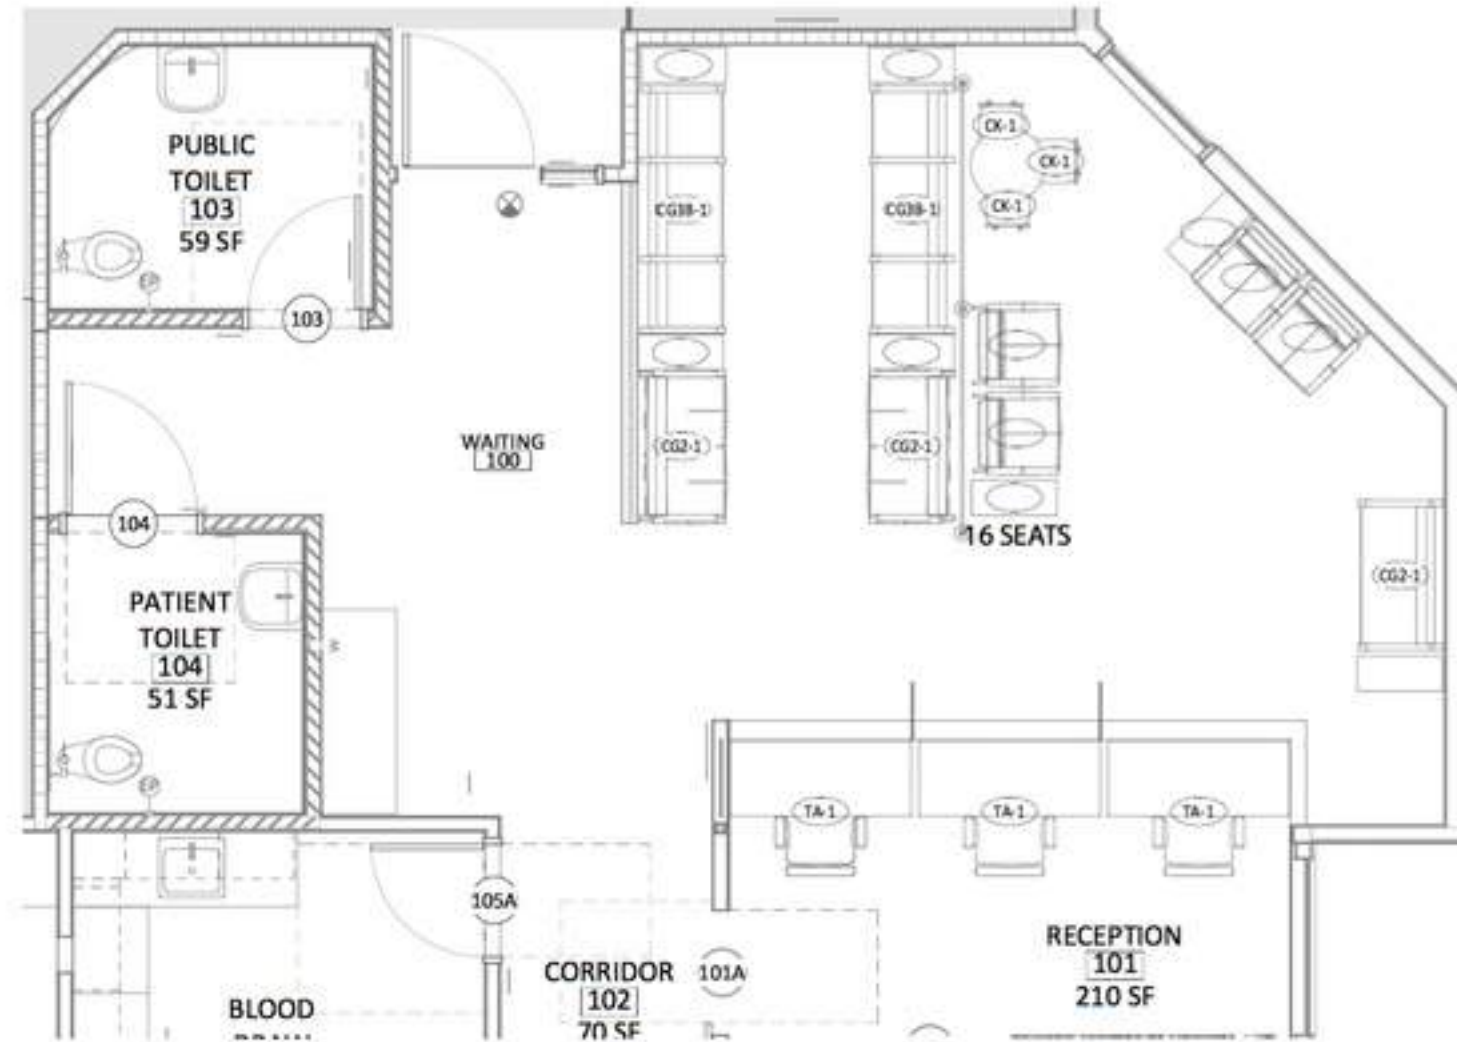

DESIGN |  
LIGHTING AT WAITING

SLOTLIGHT LED- RECESSES LIGHT IN RECEPTION AREA

BEGA - PLANETA LED 2 PENDANTS IN WAITING AREA 19" D

BEGA - PLANETA LED FLUSH MOUNT WAITING AREA 19" D

DESIGN |  
FURNITURE AT WAITING