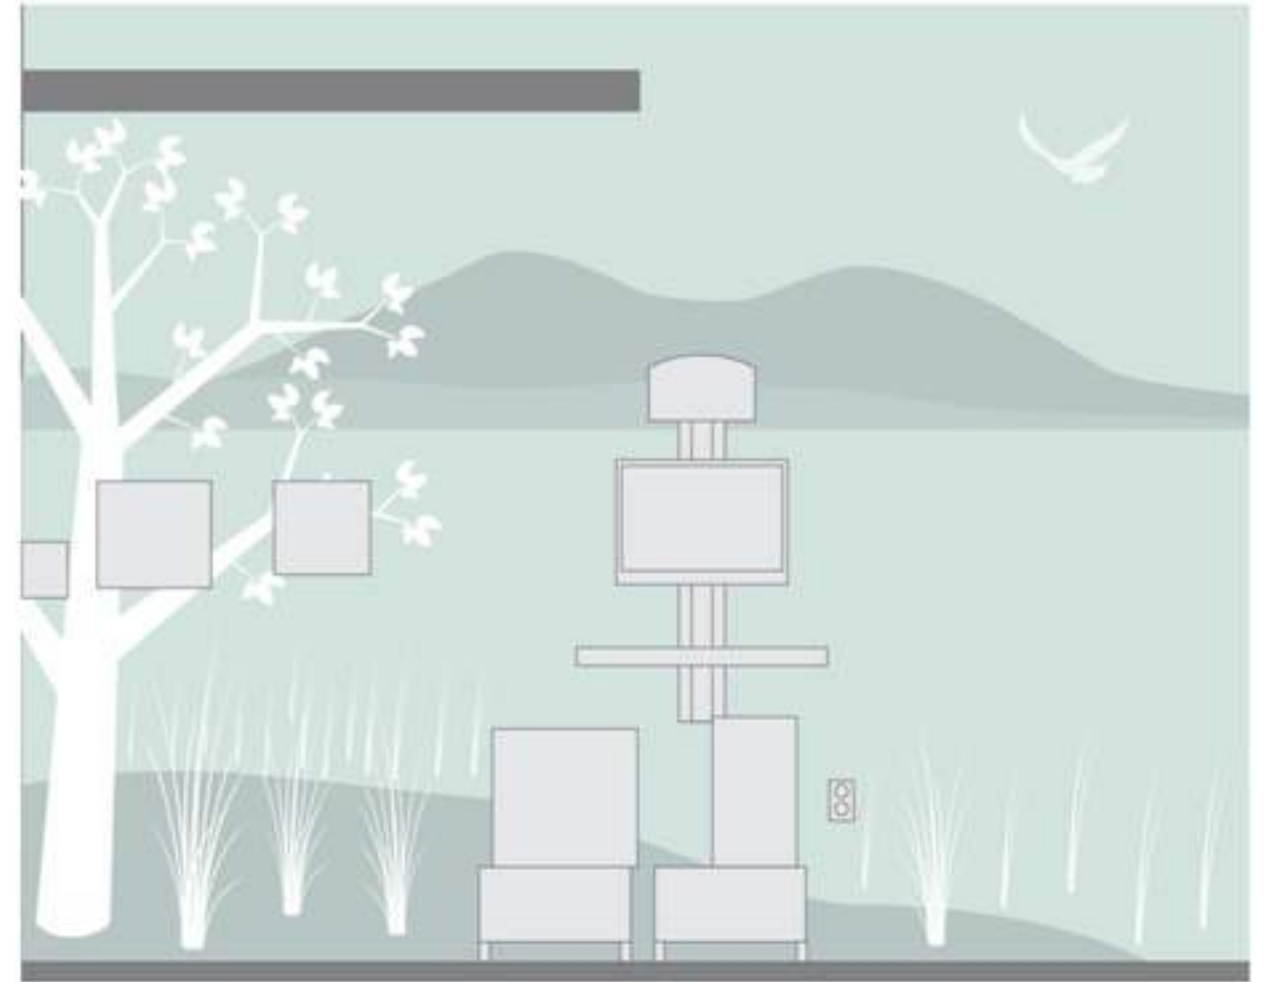

DESIGN |
BLOOD DRAW