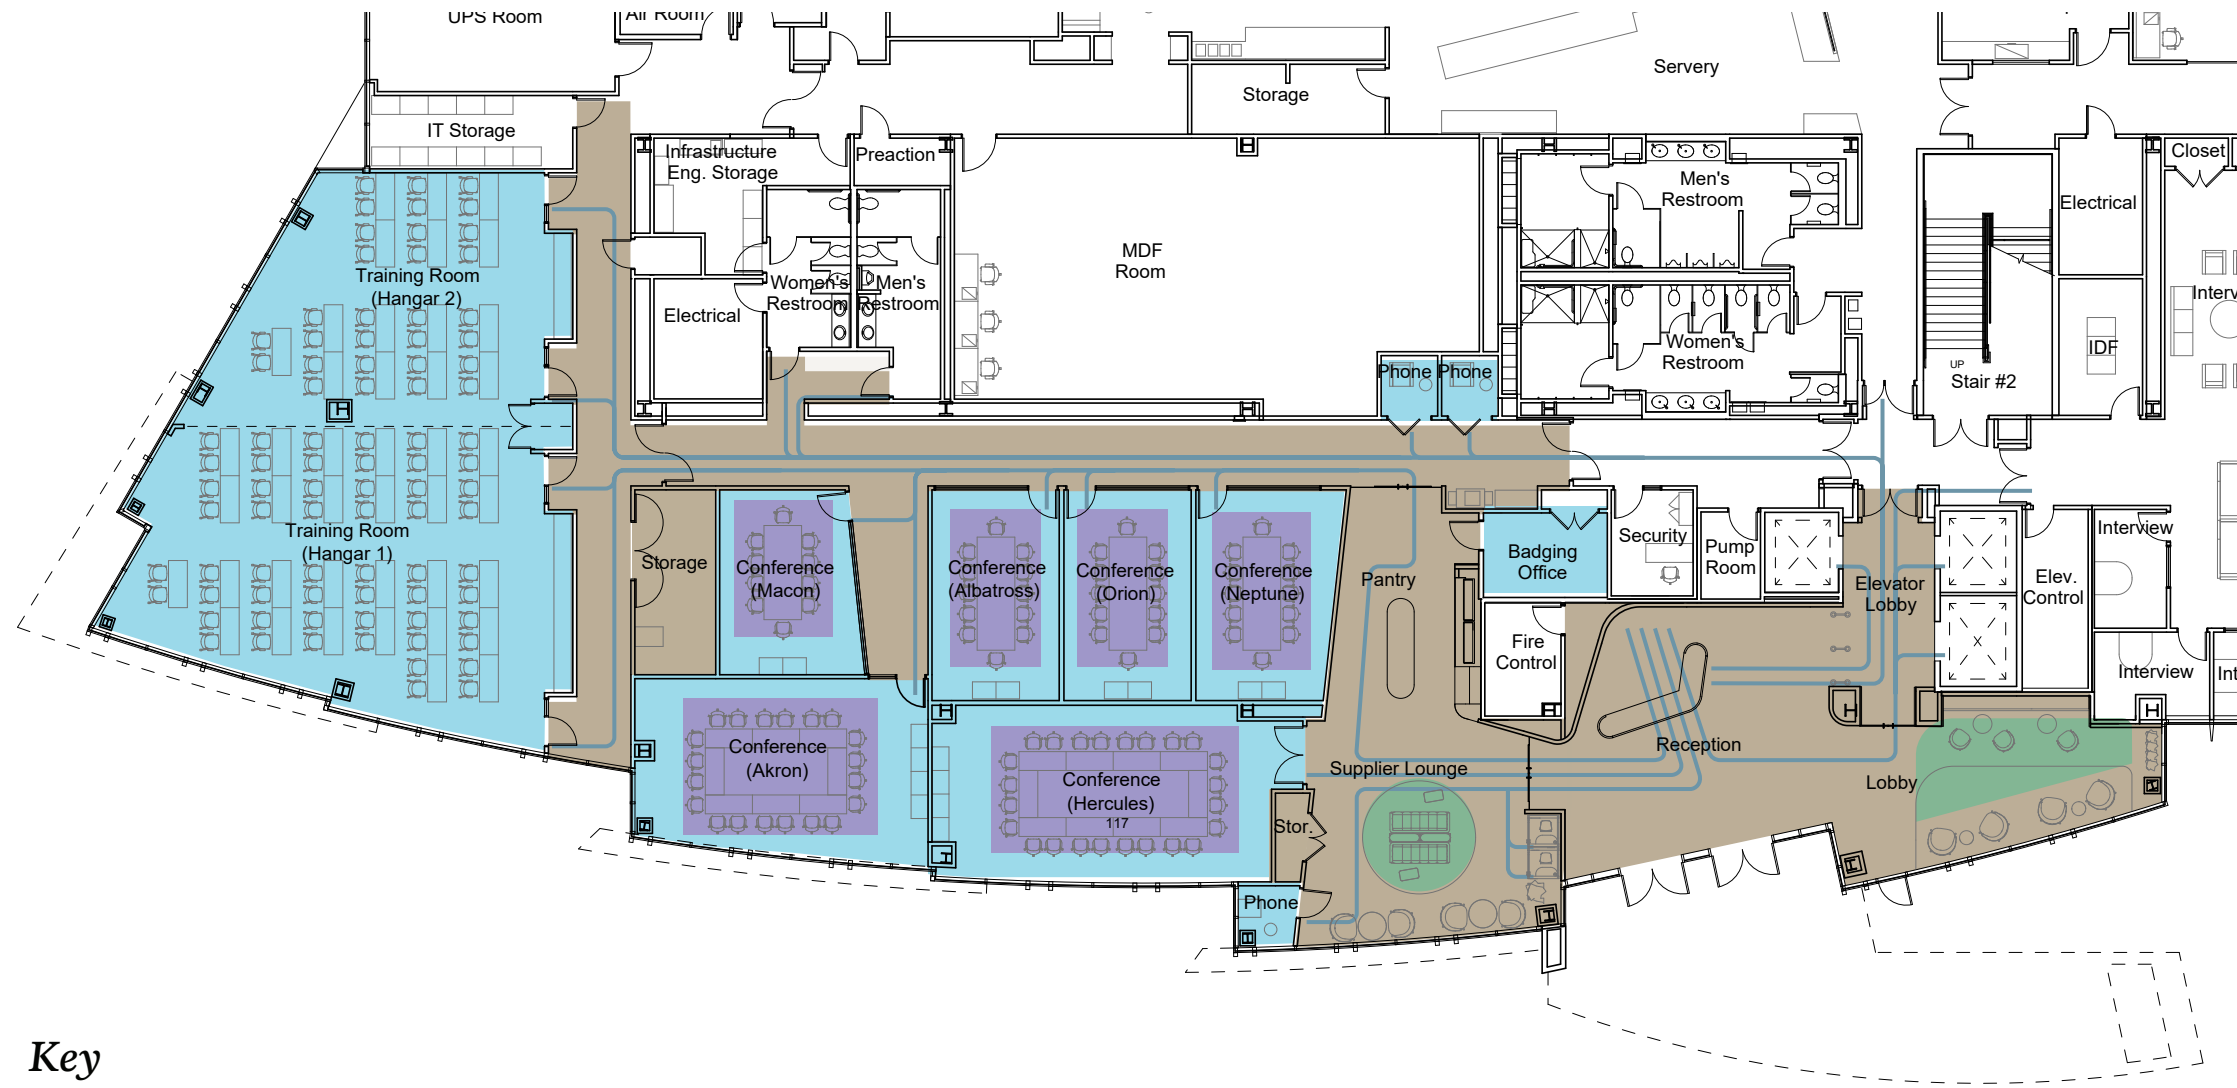

Floor Finish Plan

Key

- Polished Concrete
- Carpet Tile 1
- Carpet Tile 2
- Area Rug