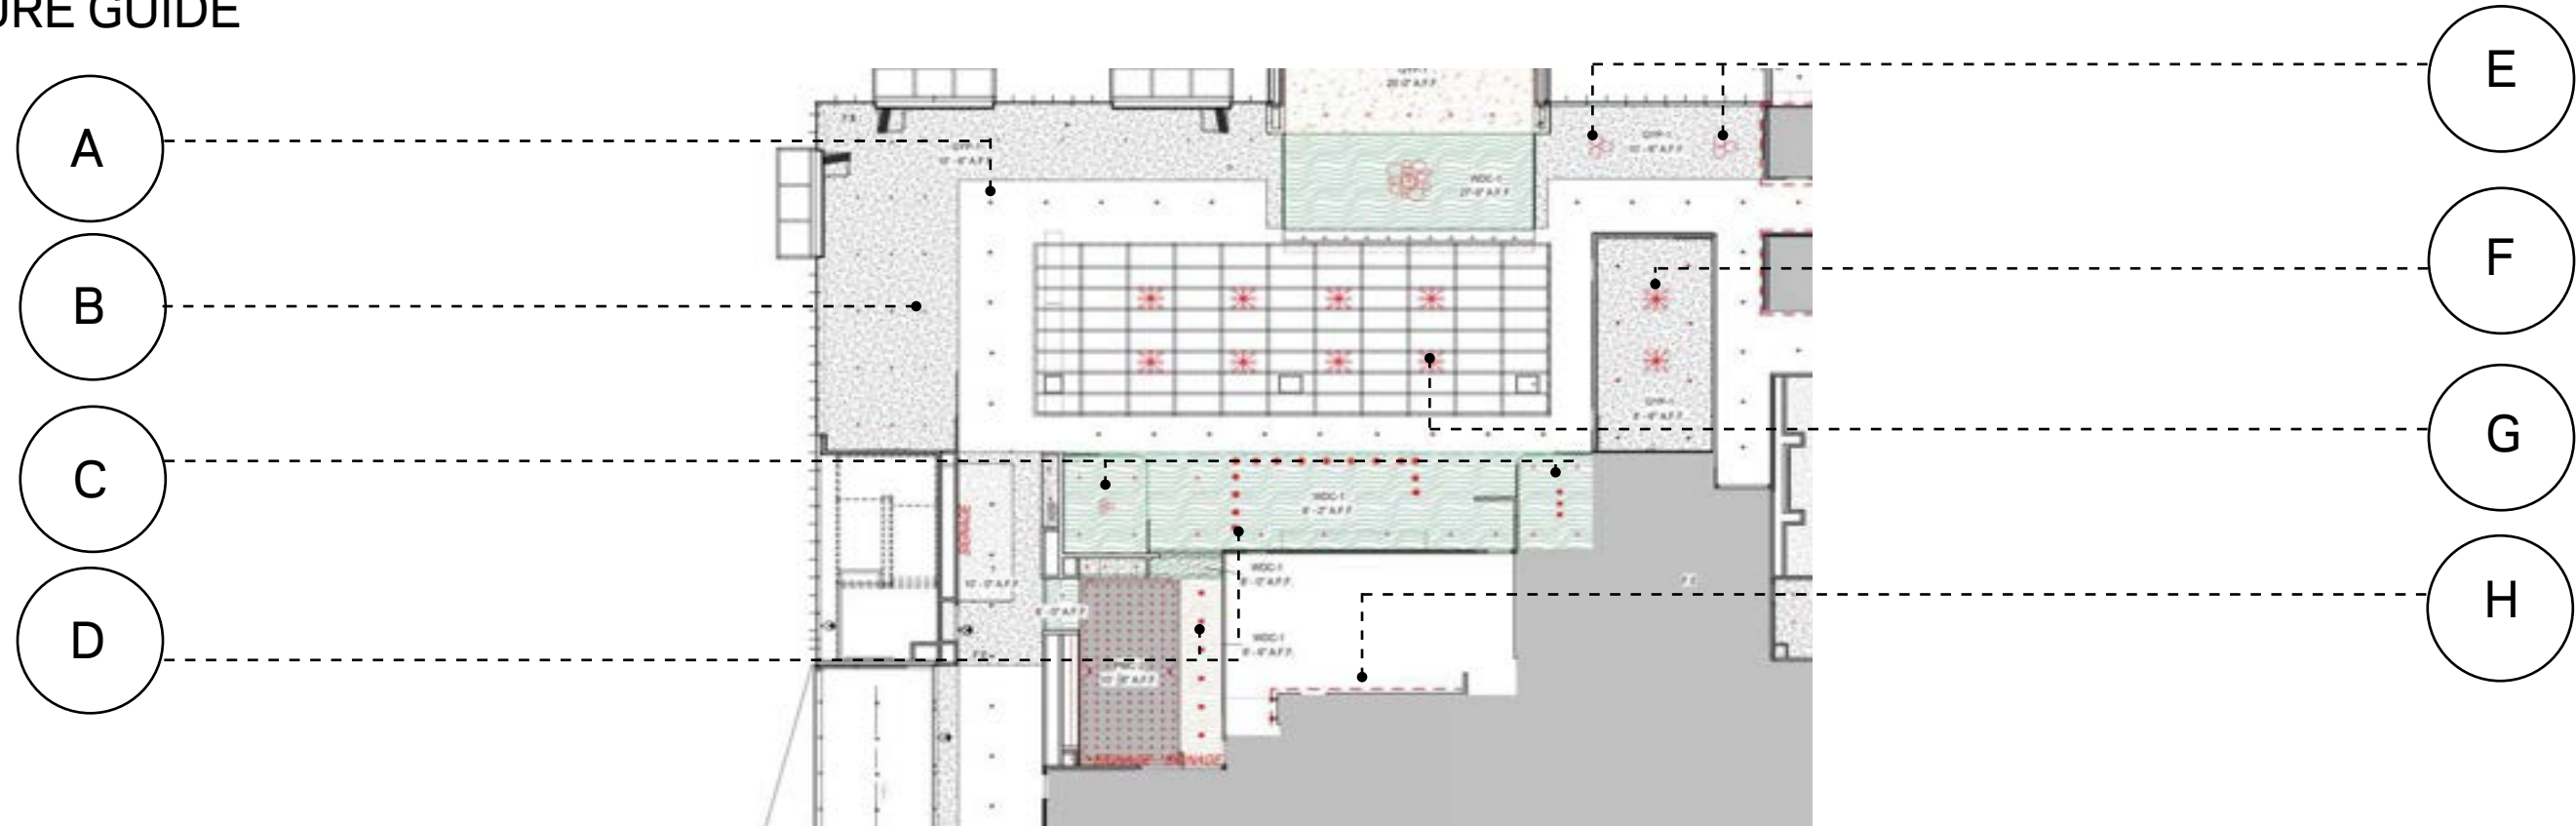

DESIGN |
FIXTURE GUIDE

A| GENERAL DOWNLIGHT @ EXPOSED CEILINGS

PRODUCT: FIND ME SUSPENSION
MANUFACTURER: FLOSS
COMMENTS: WHITE FINISH