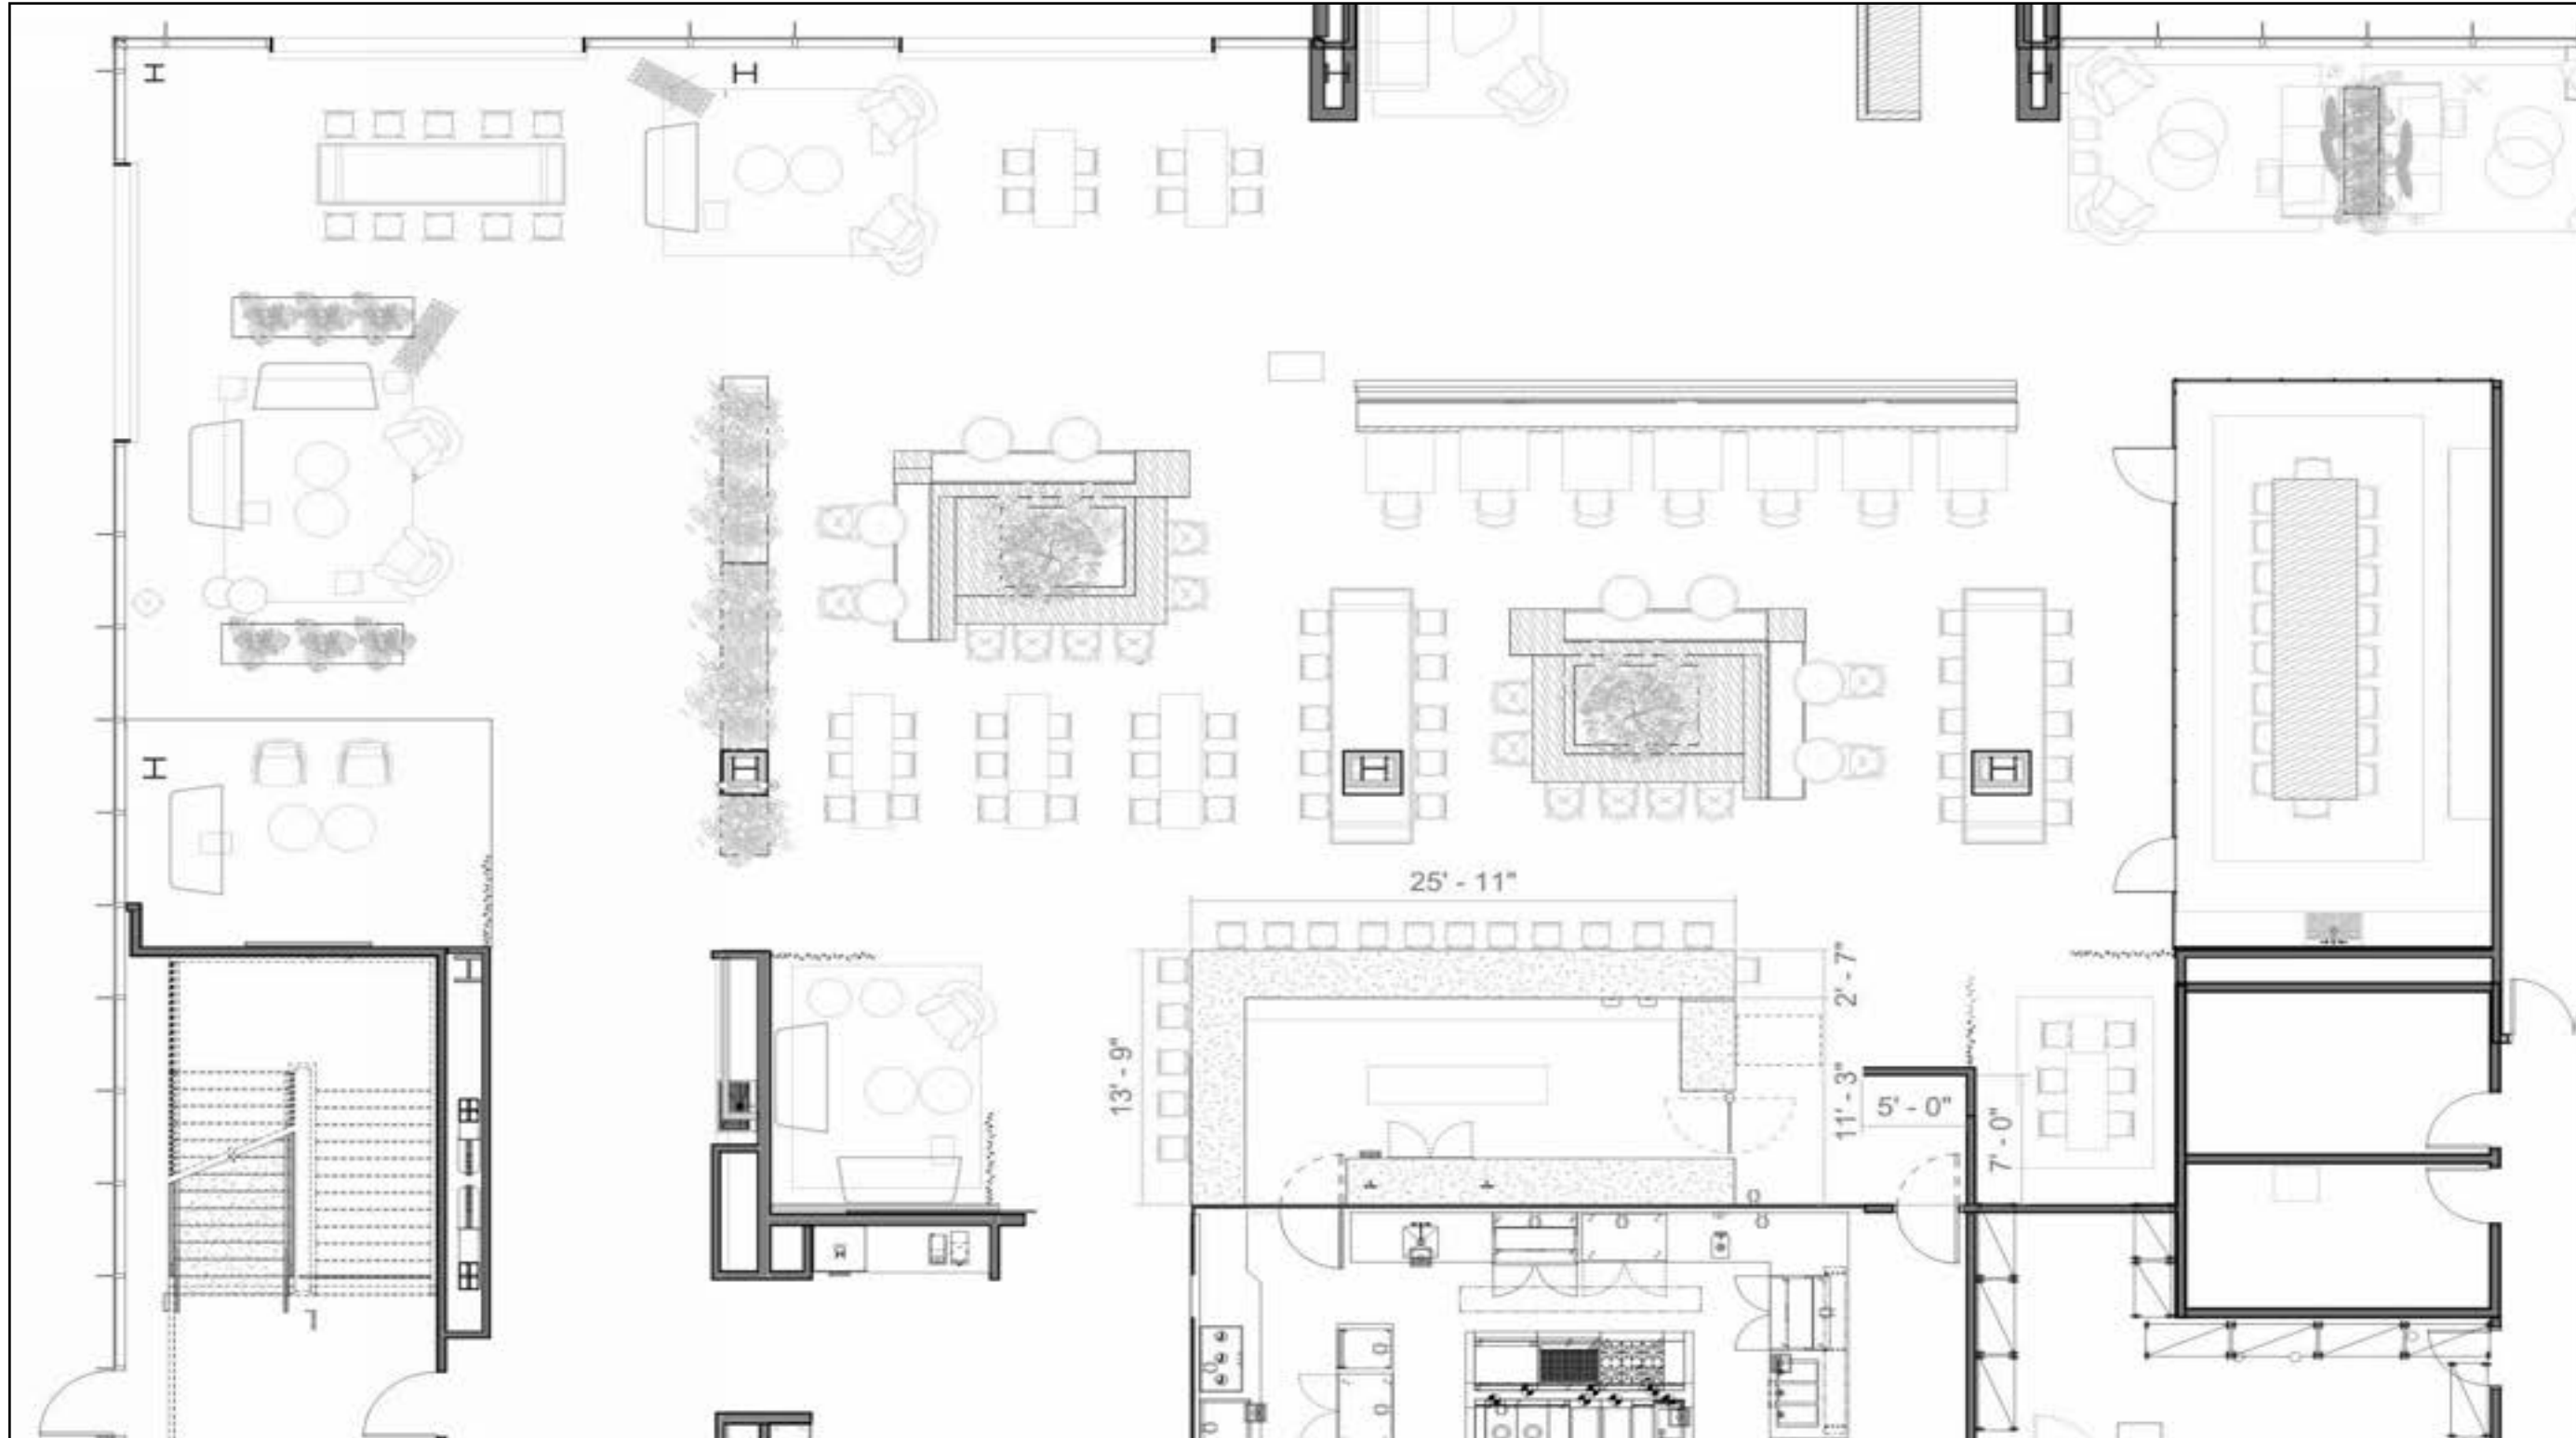

DESIGN |
PLAN CAFE