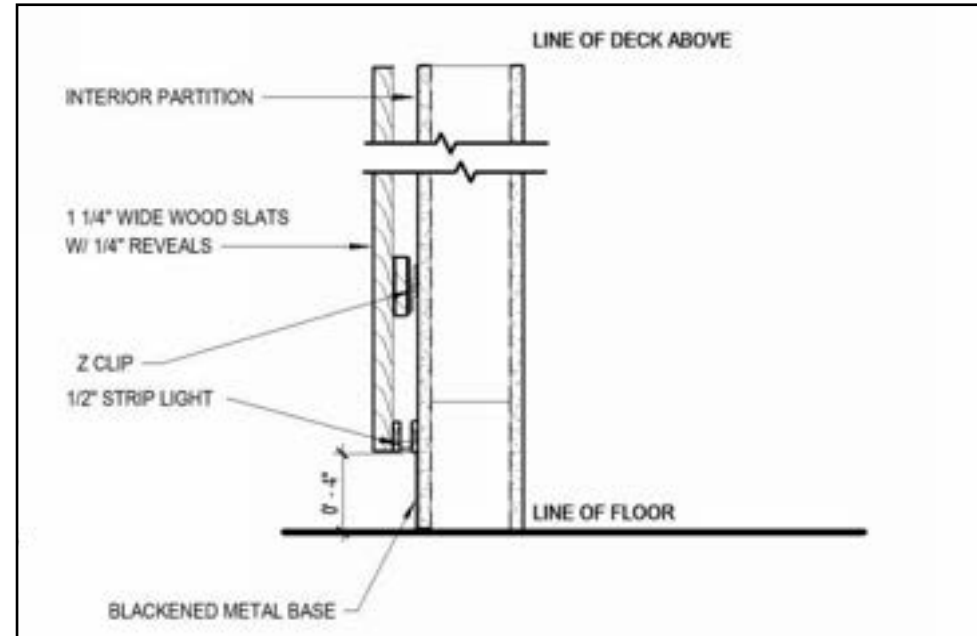

DETAIL WOOD SLAT WALL W/ LED LIGHTING