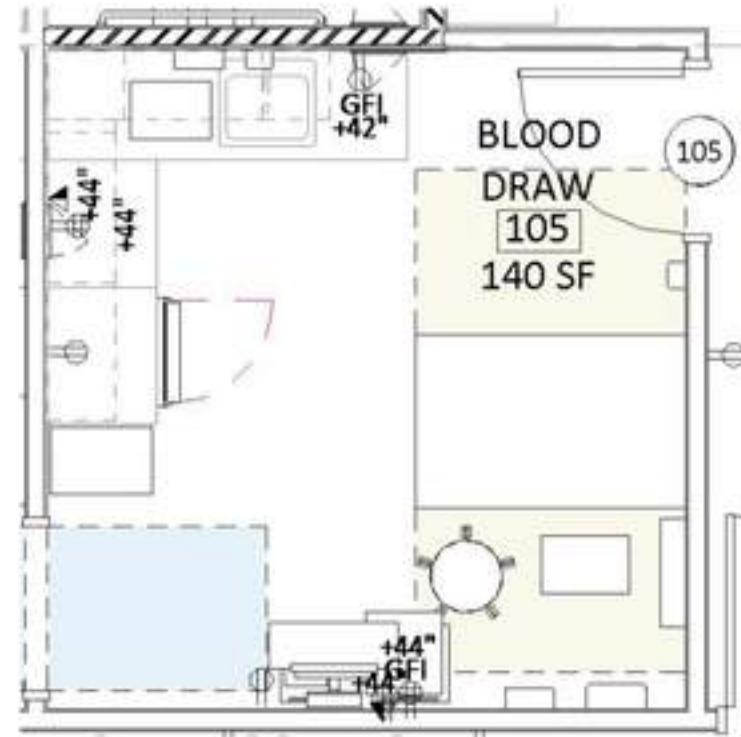

DESIGN |
BLOOD DRAW