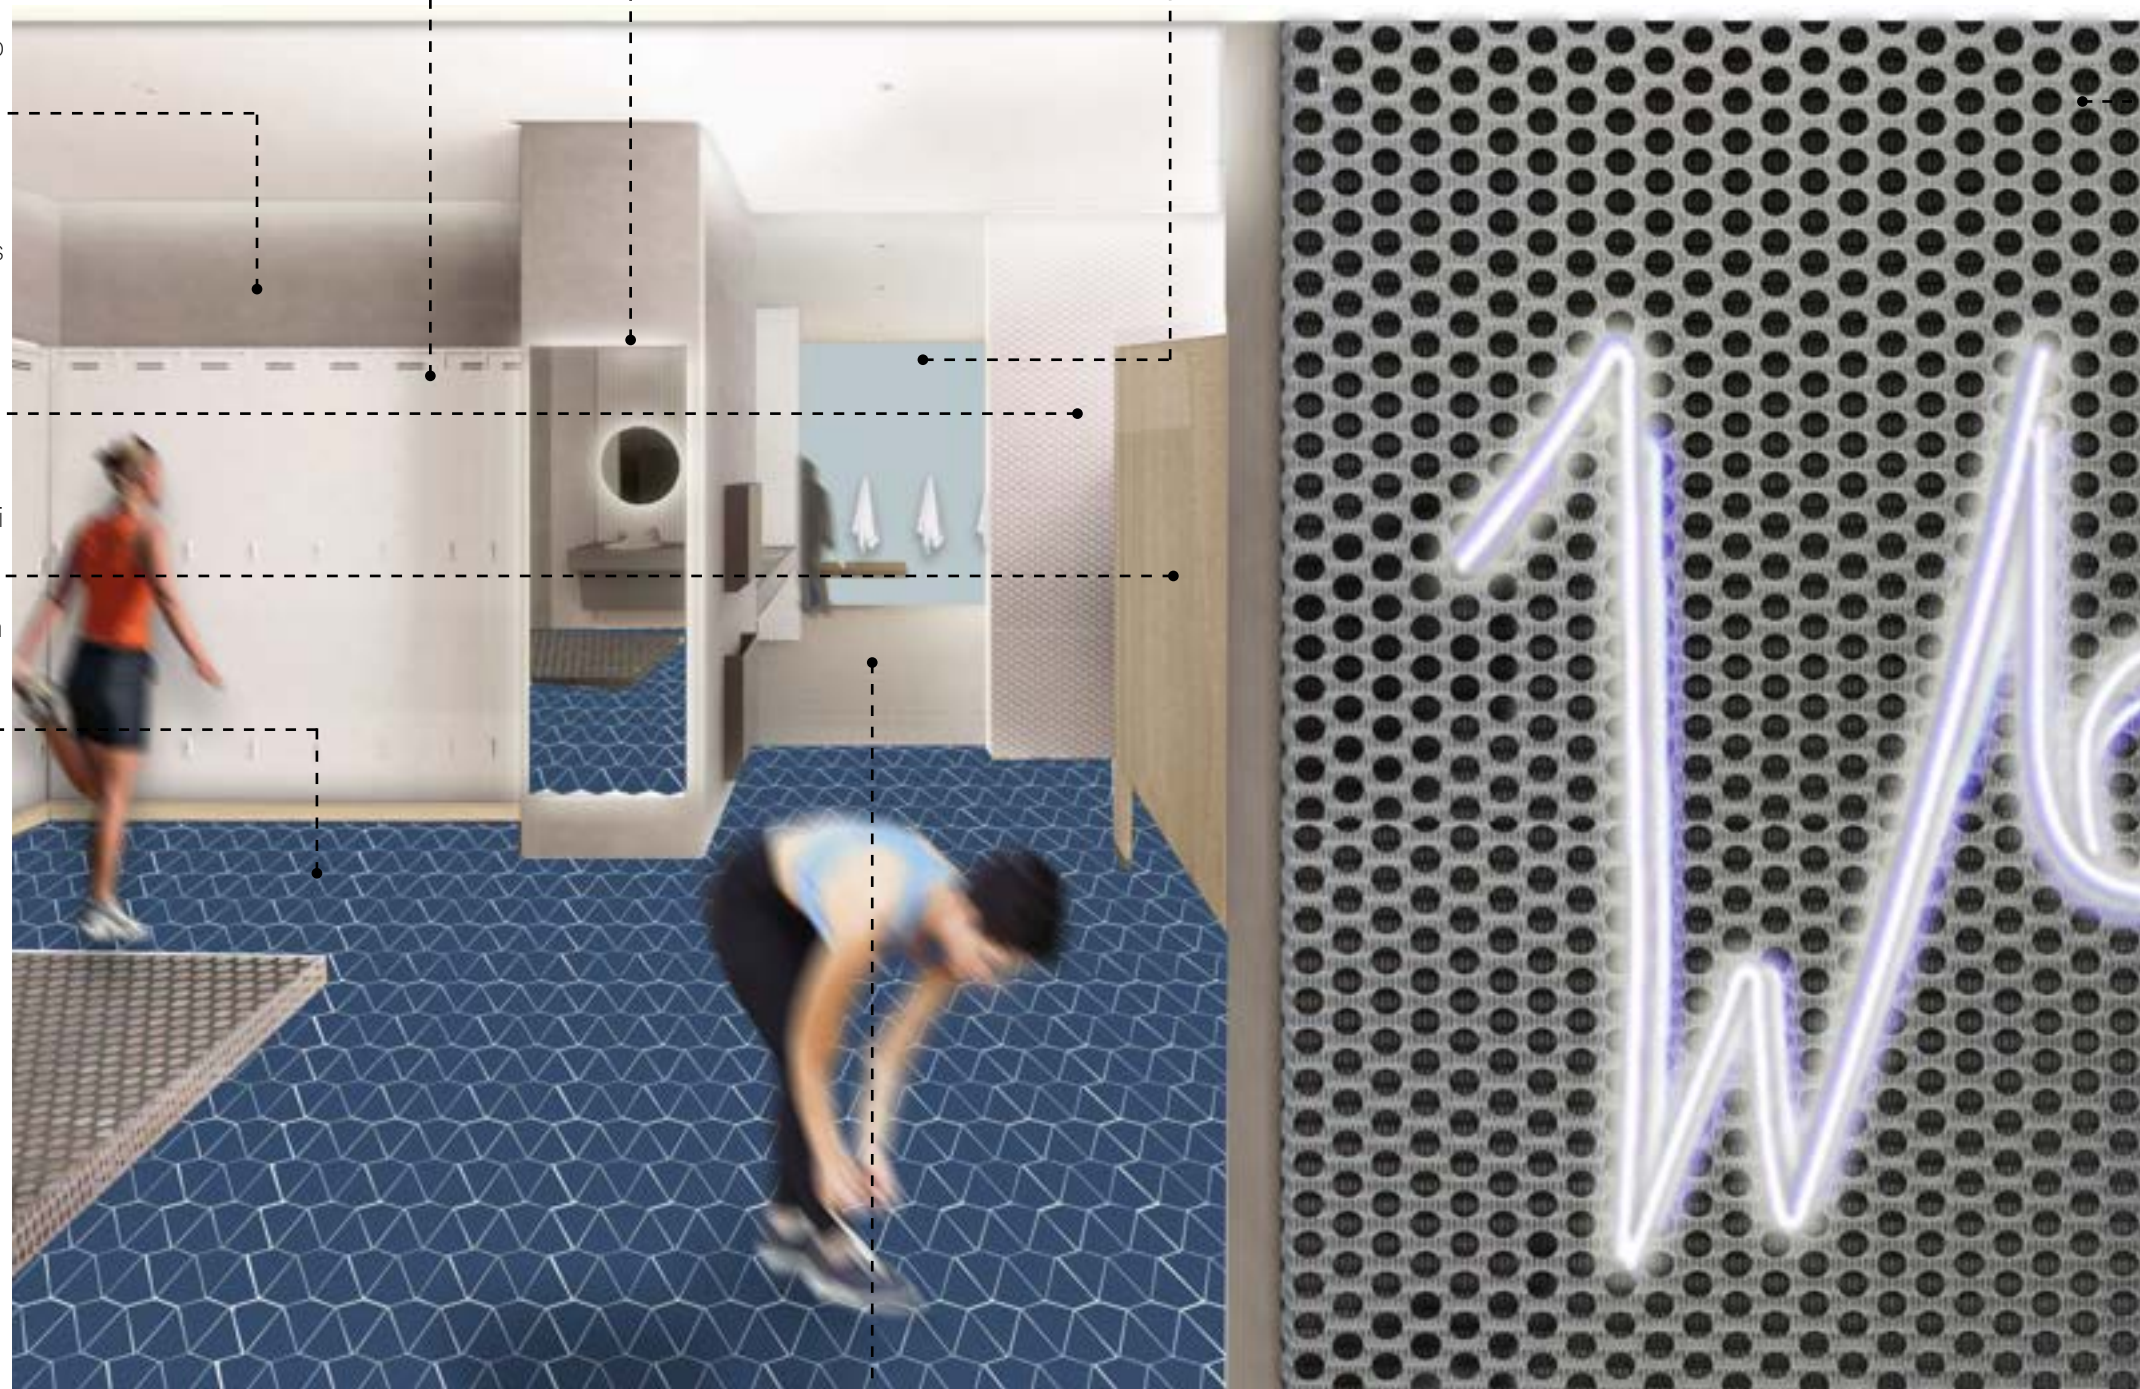

LOCKER ROOMS FINISHES

Lockers:
Product: Fenix NTM
Manf: Fenix
Size: Standard
Finish: Standard
Color: Bianco Male
Toekick: Wood Look To Match White Ash

"Concrete Look" Wall Finish:
Product: Loft Beton Original/Original Concrete
Manf: Les Decoratives
Color: 06 Paris/08 Moscou N-140-10

Porcelain Wall Tile:
Product: Rombini
Manf: Stonesource
Size: 16"x16"
Finish: Textured
Color: White Carre Uni

Toilet Partitions:
Finish To Match: Crosscore : White Ash Formology

Tile Flooring:
Product: Kite Straight Set
Manf: Fire Clay
Finish: Slip Resistant
Color: Wharf
Grout: White Epoxy

Tile Flooring:
Product: Straight Set
Manf: Fire Clay
Size: 6" Triangle
Finish: Slip Resistant
Color: Concrete

Mirror:
Full Height
LED Illuminated

Accent Paint:
Color: Big Sur
Manf: Kelly Moore

Perforated Metal Panels:
Manf: Ceiling Solutions
.375" Circle Staggered Pattern
39% Open
Finish: Aluminum