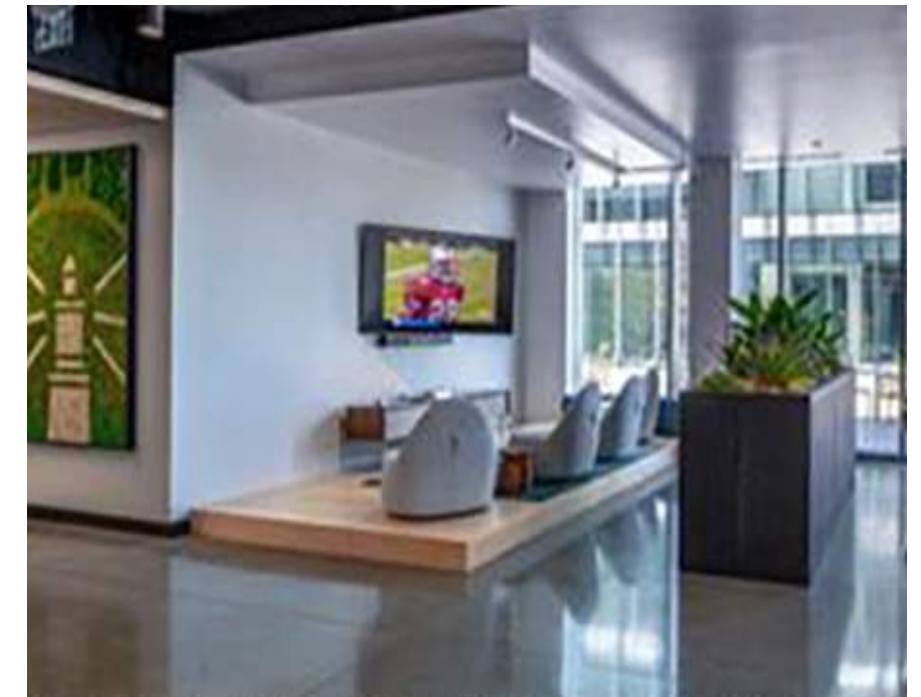

DESIGN |
INSTALL PHOTOS