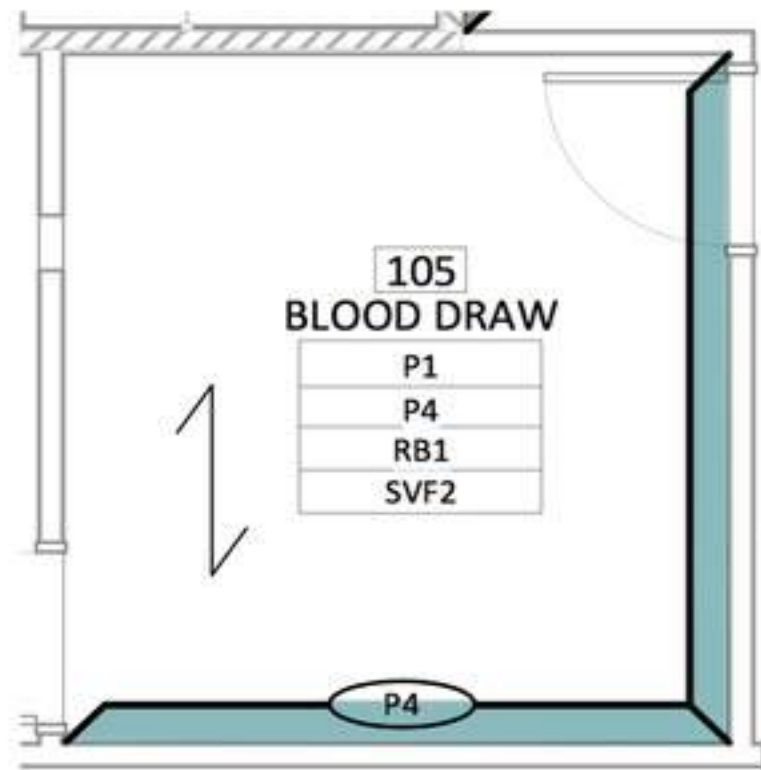

DESIGN |
BLOOD DRAW