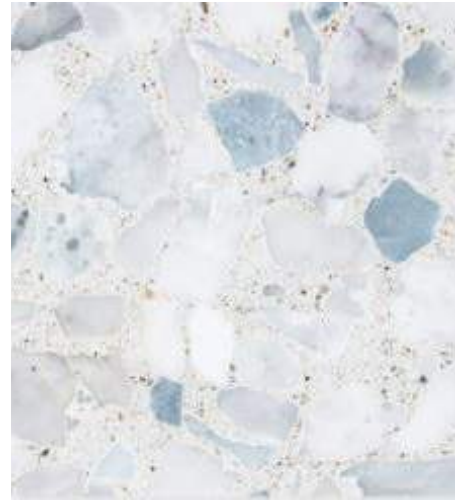

# Level 2-8 Typical Finishes

*Soft - Ethereal - Light*

**Ceiling**  
Painted White  
Gyp

**General Paint**  
Color: Dove Wing  
Benjamin Moore

**Wood Walls**  
Real Wood Wallcovering  
Oak: White Rift Cut-  
Harbor  
Koroseal