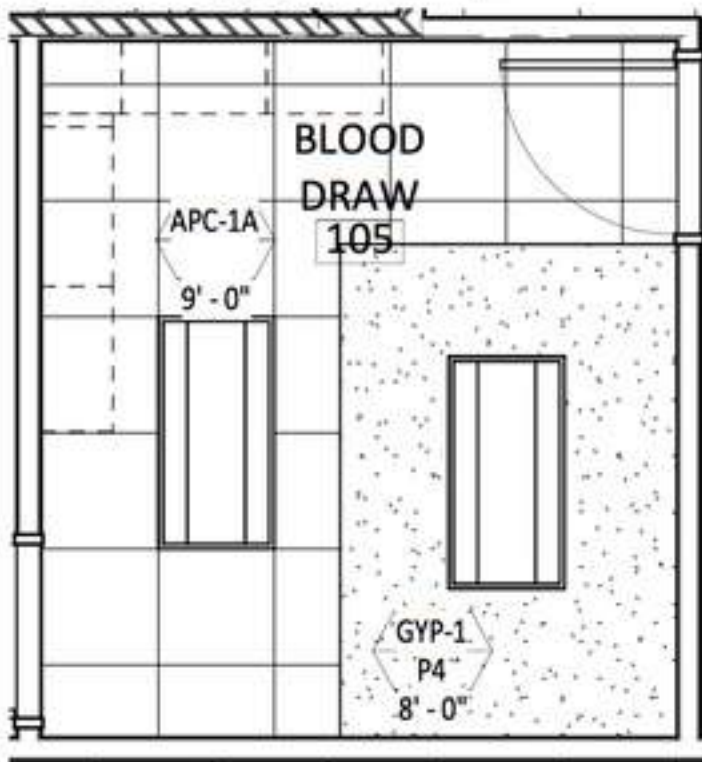

DESIGN |
BLOOD DRAW