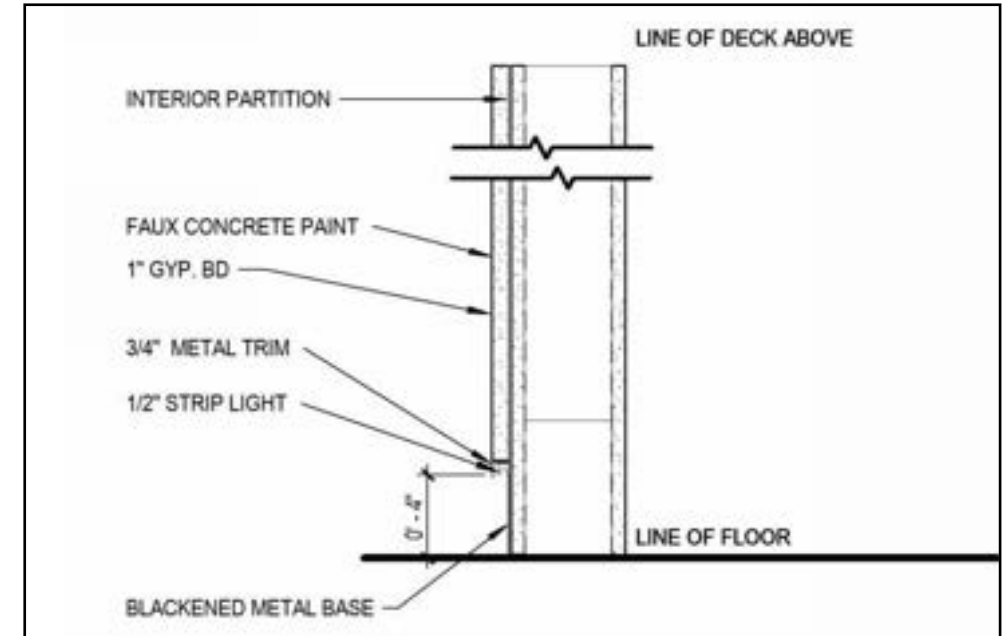

DETAIL FAUX CONCRETE WALL WITH LED LIGHTING