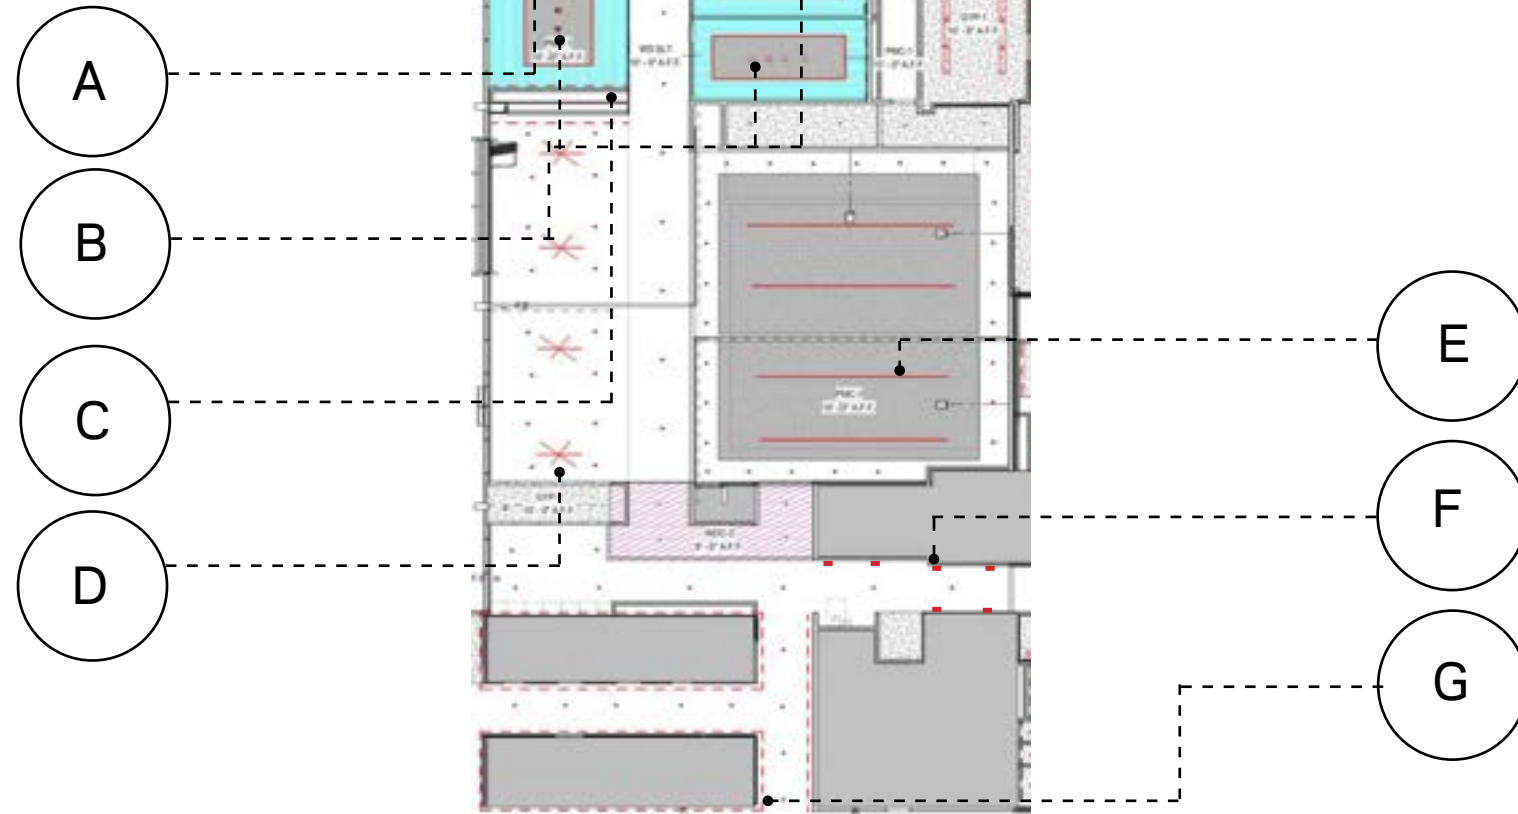

FIXTURE GUIDE

A| GENERAL DOWNLIGHT

PRODUCT: iN60
MANUFACTURER: iGUZZINI
COMMENTS: n/a