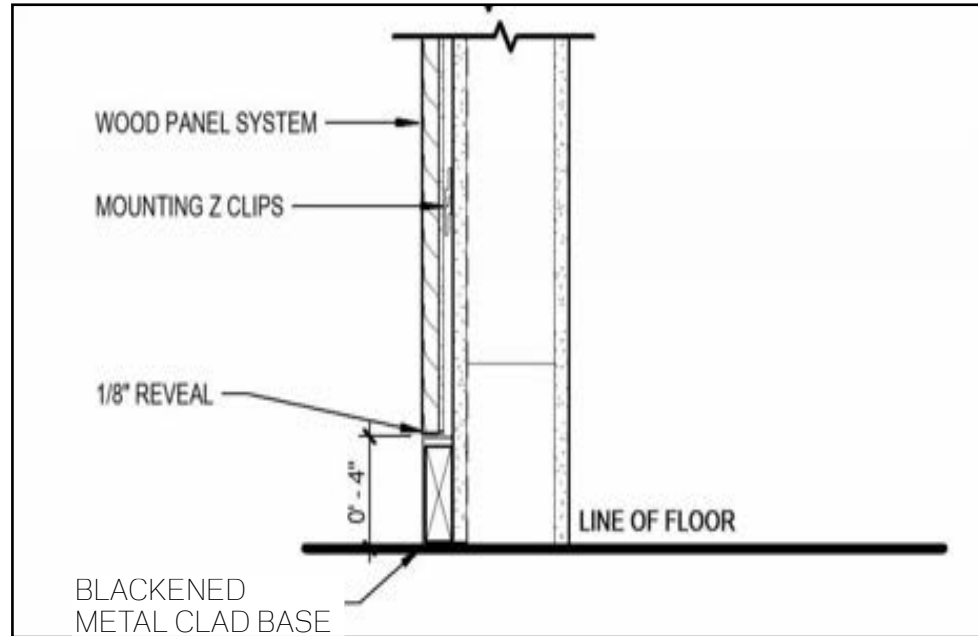

WALL BASE DETAILS

DETAIL WOOD PANEL SYSTEM WITH METAL BASE