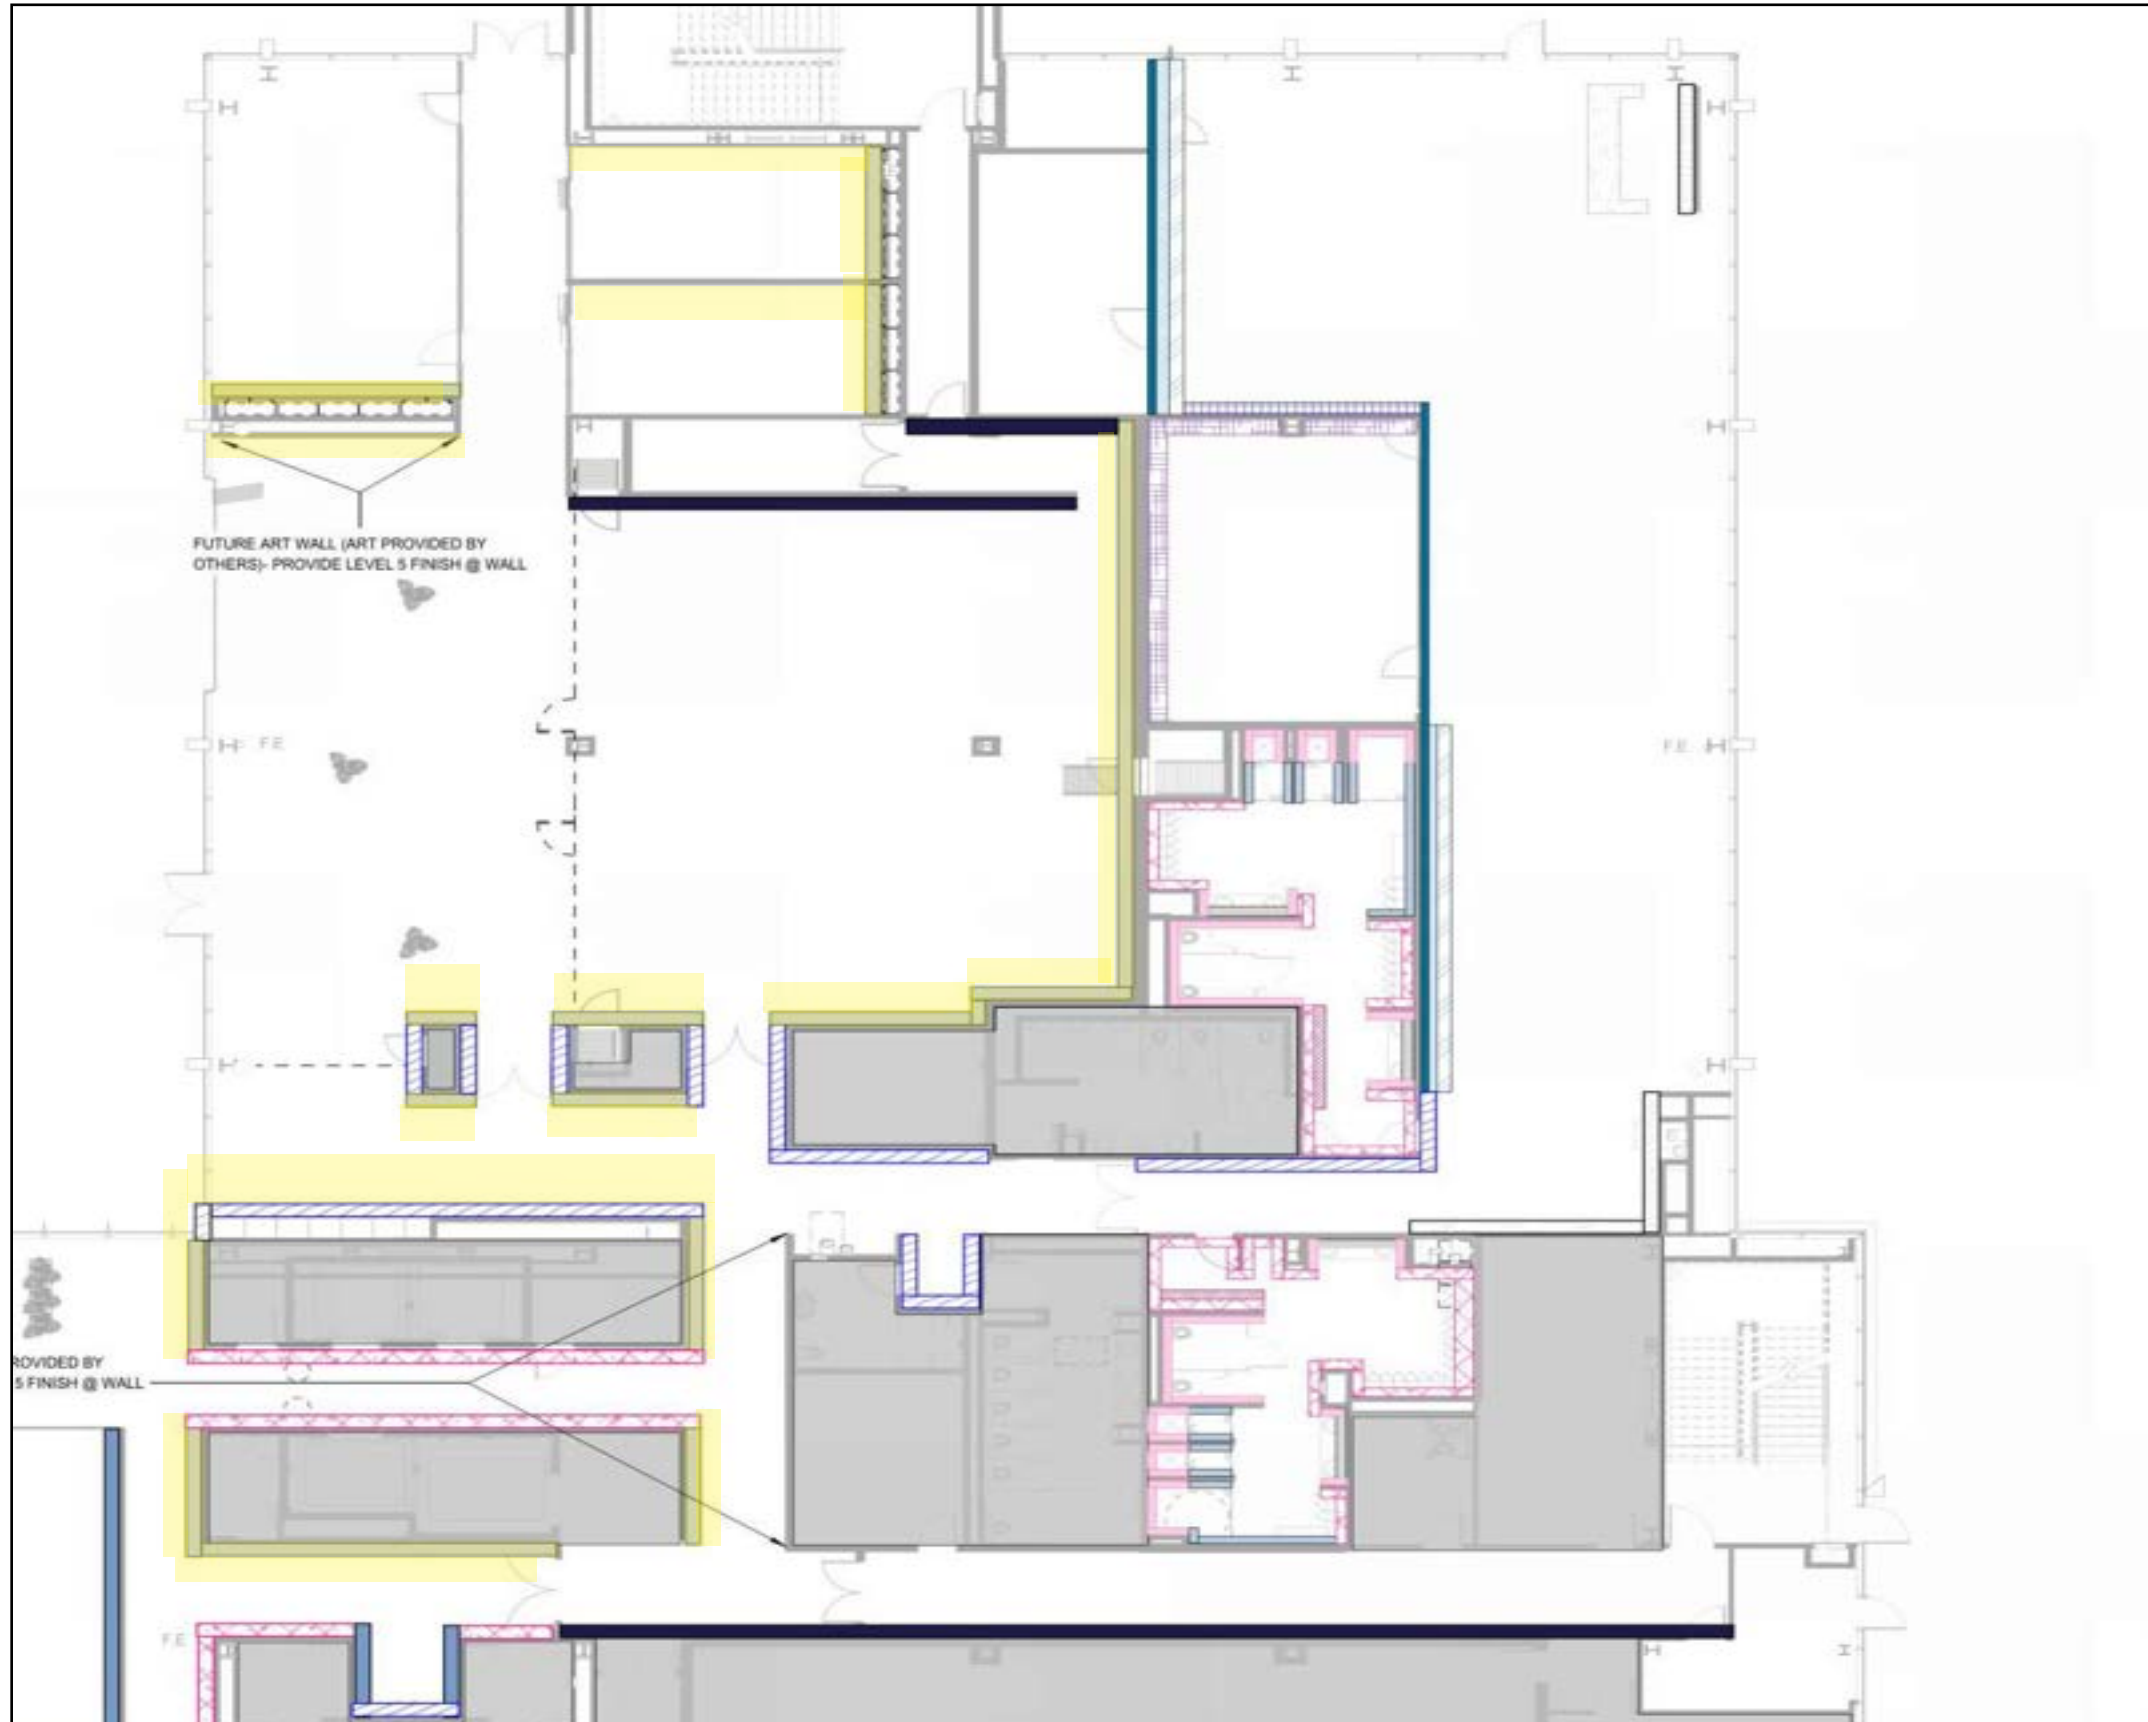

PAINT

- PAINT- DARK BLUE
- PAINT- LIGHT BLUE
- PAINT- MEDIUM BLUE
- PAINT- DARK BLUE GREY
- PLASTER- LIGHT GREY

WOOD

- SOLID WOOD- ASH
- SOLID WOOD- WALNUT
- SLATTED WOOD- WALNUT

TILE

- SUBWAY- WHITE- 4 X 12
- ROMBINI TRIANGLE- WHITE- LARGE
- ROMBINI LOSANGE- WHITE

OTHER

- PERFORATED METAL- LIGHT BLUE
- PERFORATED METAL- ALUMINUM
- SOLID METAL PANEL- LIGHT BLUE
- SURFACE APPLIED FILM
- CARNEGIE WALL COVERING- BLUE
- MOSS WALL
- ACOUSTIC WALL PANELS
- DECORATIVE WALL PANELS