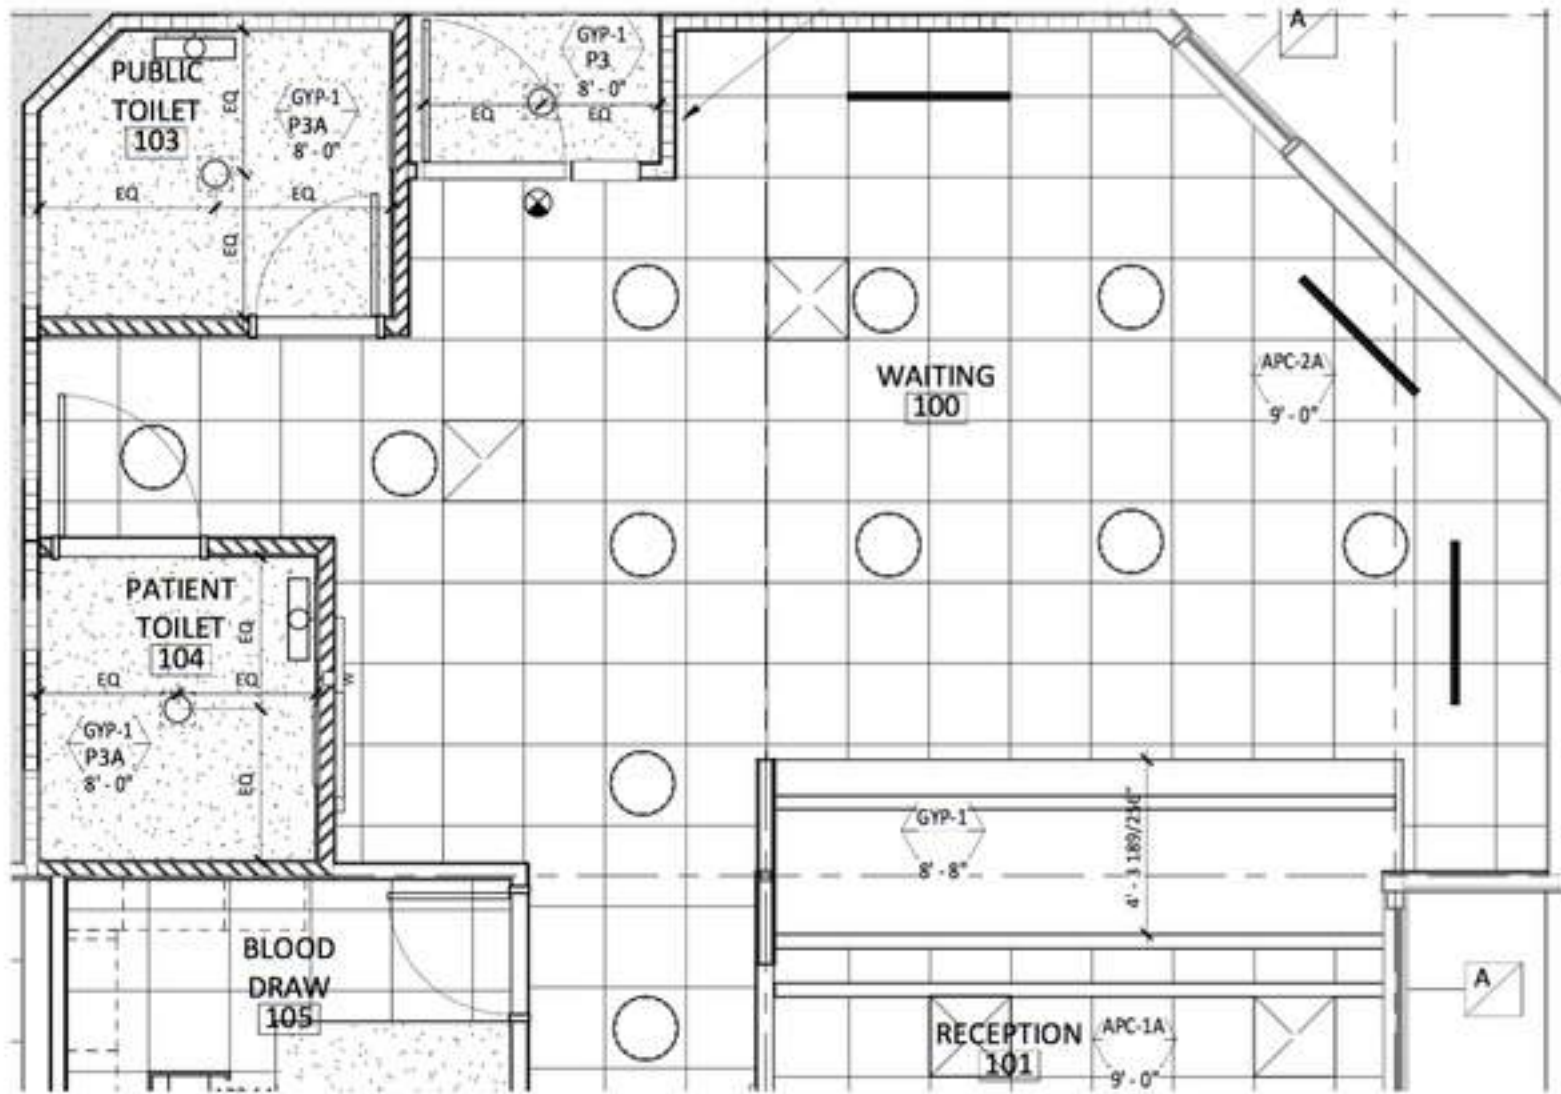

DESIGN |  
LIGHTING AT WAITING

SLOTLIGHT LED- RECESSES LIGHT IN RECEPTION AREA

BEGA - PLANETA LED 2 PENDANTS IN WAITING AREA 19" D

BEGA - PLANETA LED FLUSH MOUNT WAITING AREA 19" D

DESIGN |  
FURNITURE AT WAITING